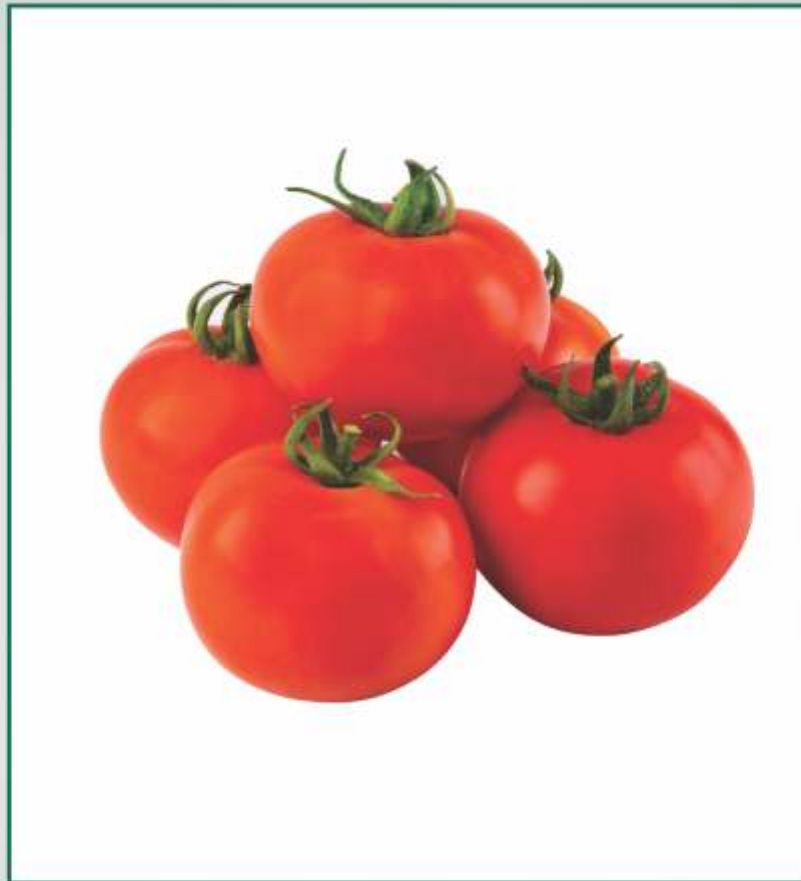

FITO SUNRISE

A Compact & Elegant Round Determinate
Variety For Open Field

PLANT:

Determinate compact plant, uniform distinct plant, lush green leaves, good foliage cover.

FRUIT:

Dark green shoulder, round fruit, high uniformity in shape & size across harvest, bright red colour, firm fruit & concentrated setting & early yield.